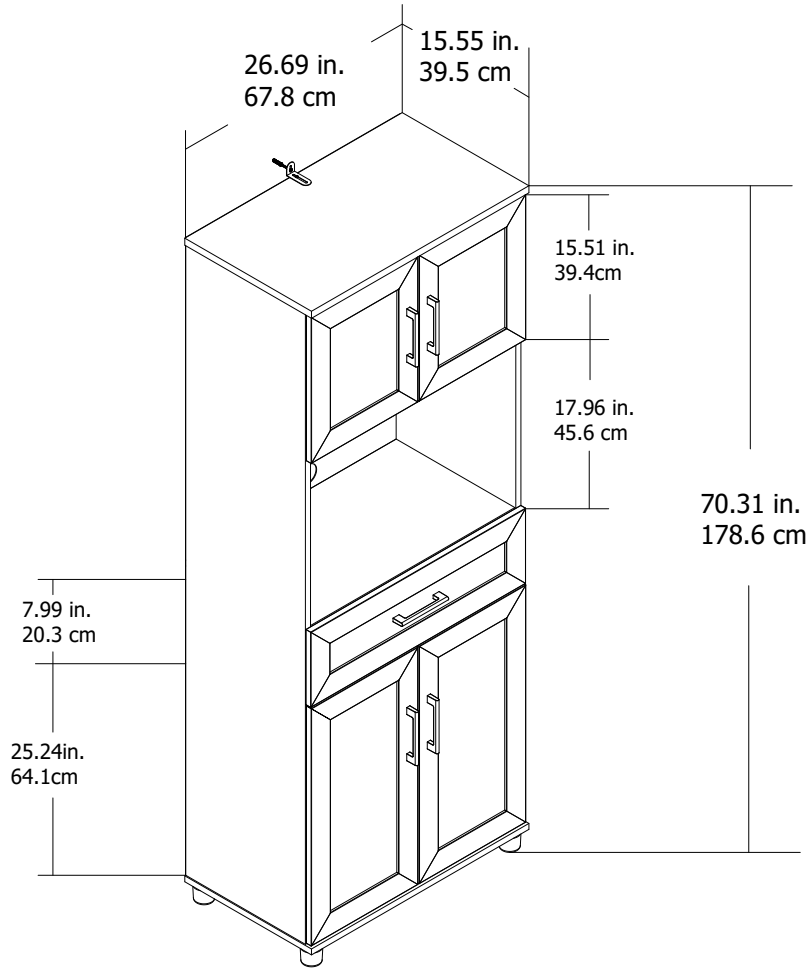

6383

Wood Breakdown:

PB 90%

Total storage: 13.4 cubic feet

Overall Product Size:

26.69"W x 15.55"D x 70.31"H

67.8cm W x 39.5cm D x 178.6cm H

Maximum Weight Capacities  
Unit Weight: 68 lbs. (30.9 kg)