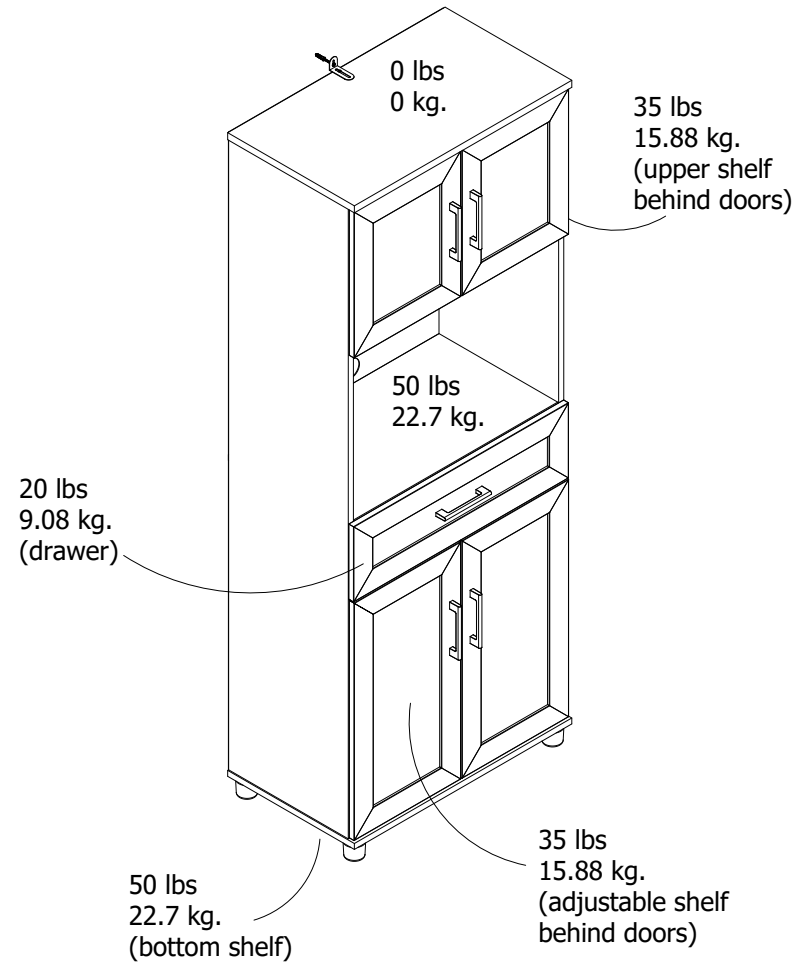

6383

Wood Breakdown:

PB 90%

Total storage: 13.4 cubic feet

Overall Product Size:

26.69"W x 15.55"D x 70.31"H

67.8cm W x 39.5cm D x 178.6cm H

Maximum Weight Capacities  
Unit Weight: 68 lbs. (30.9 kg)